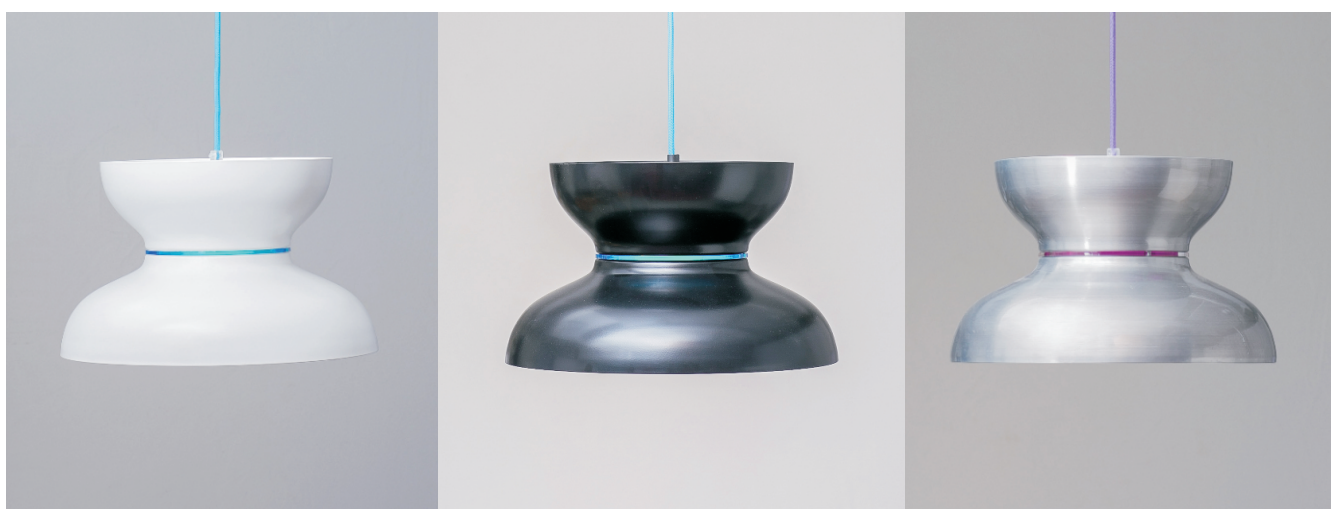

Aero

Aerodynamic, soft lines combined with bright colour accent, this lamp is little retro - little futu. Initially created for two circular fluorescent lamps in one shade to achieve truly efficient and not distracting illuminance. Same shape can be used with ordinary E27 socket, ball-pulb 18W recommended.

Basic finishes - white, black or aluminium lacquered.
Cord and ring colours blue, red, green.
Wide range of other colours upon request.

Good for residential as well for public space.

AERO E
(ball)
18W E27

- finishes:**
- WW - white
 - BM - black matte
 - AL - aluminium lacquered
- ring/cord:
- tq - turquoise
 - rd - red
 - lg - light green

AERO LED
(LED module)
17W / 1040lm

IP20 CE