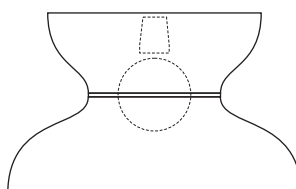

Aero

Aerodynamic, soft lines combined with bright colour accent, this lamp is little retro - little futu. Initially created for two circular fluorescent lamps in one shade to achieve truly efficient and not distracting illuminance. Same shape can be used with ordinary E27 socket, ball-pulb 18W recommended.

Basic finishes - white, black or aluminium lacquered.
Cord and ring colours blue, red, green.
Wide range of other colours upon request.

Good for residential as well for public space.

AERO E
(ball)
18W E27