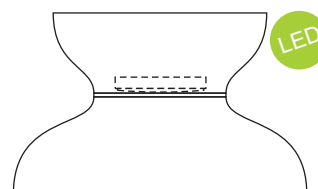

1. **finishes:**
2. WW - white
   - BM - black matte
   - AL - aluminium lacquered
3. ring/cord:
4. tq - turquoise
   - rd - red
   - lg - light green

AERO LED
(LED module)
17W / 1040lm