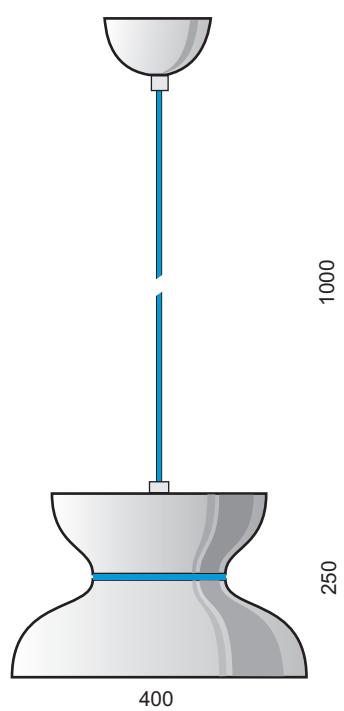

Aero

Aerodynamic, soft lines combined with bright colour accent, this lamp is little retro - little futu. Initially created for two circular fluorescent lamps in one shade to achieve truly efficient and not distracting illuminance. Same shape can be used with ordinary E27 socket, ball-pulb 18W recommended.

Basic finishes - white, black or aluminium lacquered.
Cord and ring colours blue, red, green.
Wide range of other colours upon request.

Good for residential as well for public space.

AERO E
(ball)
18W E27

- finishes:**
- WW - white
 - BM - black matte
 - AL - aluminium lacquered
- ring/cord:
- tq - turquoise
 - rd - red
 - lg - light green

AERO LED
(LED module)
17W / 1040lm

IP20 CE